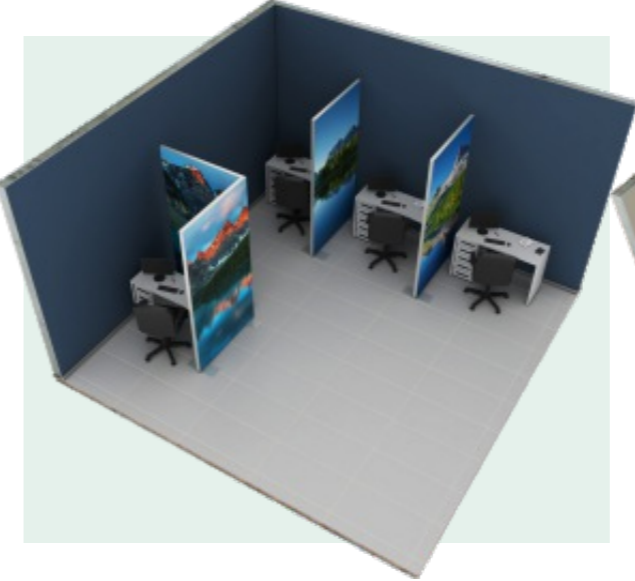

**Our walls can be adapted to any room
by painting profiles in any color from the RAL palette
and by placing any graphic theme on the panels**

Free-standing wall

DIMENSIONS: 1000x2000
INFILL: HDF zadrukowane, PLEXI

Free-standing wall

DIMENSIONS: 1000x2000
INFILL: HDF zadrukowane, PLEXI

Free-standing wall

DIMENSIONS: 1000x2000
INFILL: HDF zadrukowane, PLEXI

Free-standing wall

DIMENSIONS: 1200x2000
INFILL: HDF, PLEXI

Free-standing wall