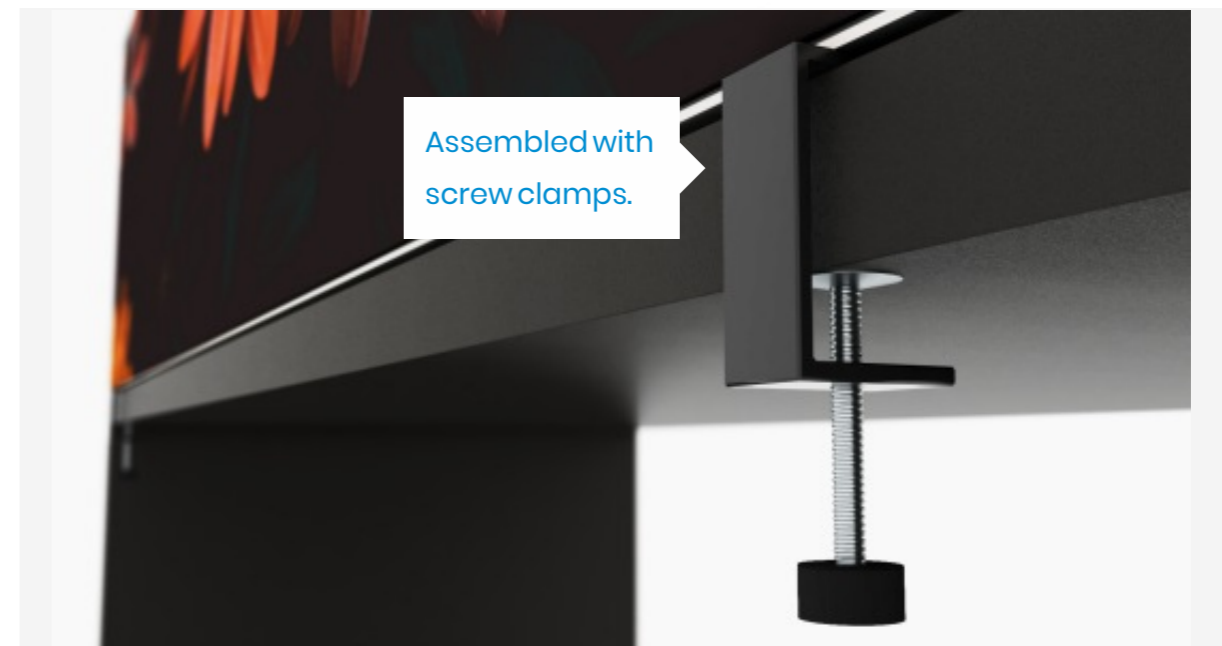

Desk wall 3

INFILL:
PVC 3mm, PLEXI 3mm
DIMENSIONS:
na zamówienie

Desk wall

Tightened clamps ensure comfortable and non-invasive mounting the wall to the desk.

Assembled with screw clamps.

Desk wall

The transparent wall provides reducing the noise level without disturbing the visibility.

Desk wall

DIMENSIONS : Any
MATERIAL : aluminum anodised or powder coated
INFILL: printed fabric

Free-standing wall

DIMENSIONS : Any
MATERIAL : aluminum anodised or powder coated
INFILL: printed fabric

Suspended panel round

DIMENSIONS : Any
MATERIAL : aluminum anodised or powder coated
INFILL: printed fabric

Suspended panel rectangular

DIMENSIONS : Any
MATERIAL : aluminum anodised or powder coated
INFILL: printed fabric

Wall-mounted frame