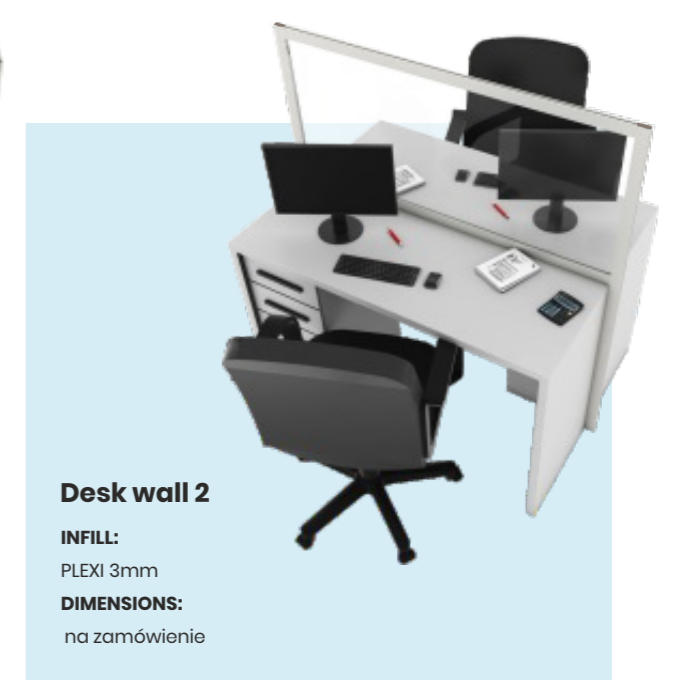

OFFICE SOLUTIONS

 ELSTAR®

Desk wall

INFILL:
PVC 3mm, PLEXI 3mm
DIMENSIONS:
na zamówienie

Desk wall 2

INFILL:
PLEXI 3mm
DIMENSIONS:
na zamówienie

The print is made on the HDF board with a flame retardant certificate

Desk wall 3

INFILL:
PVC 3mm, PLEXI 3mm
DIMENSIONS:
na zamówienie

Desk wall

Tightened clamps ensure comfortable and non-invasive mounting the wall to the desk.

Assembled with screw clamps.

Desk wall

The transparent wall provides reducing the noise level without disturbing the visibility.

Desk wall

DIMENSIONS : Any
MATERIAL : aluminum anodised or powder coated
INFILL: printed fabric

Free-standing wall

DIMENSIONS : Any
MATERIAL : aluminum anodised or powder coated
INFILL: printed fabric

Suspended panel round

**Our walls can be adapted to any room
by painting profiles in any color from the RAL palette
and by placing any graphic theme on the panels**

Free-standing wall

DIMENSIONS: 1000x2000
INFILL: HDF zadrukowane, PLEXI