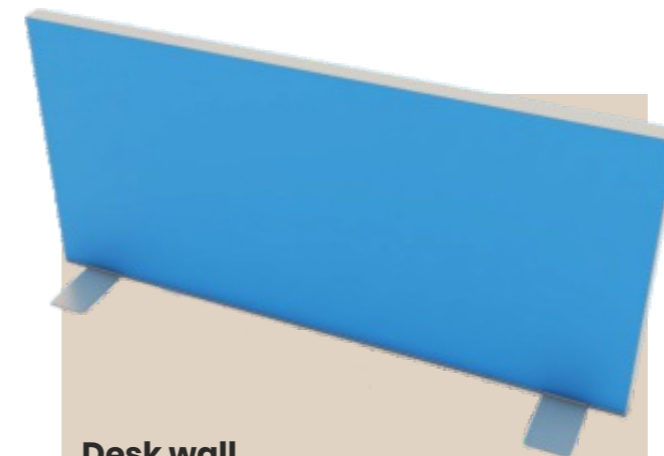

Desk wall 3

INFILL:
PVC 3mm, PLEXI 3mm
DIMENSIONS:
na zamówienie

Desk wall

Tightened clamps ensure comfortable and non-invasive mounting the wall to the desk.

Assembled with screw clamps.

Desk wall

The transparent wall provides reducing the noise level without disturbing the visibility.

Desk wall

DIMENSIONS : Any
MATERIAL : aluminum anodised or powder coated
INFILL: printed fabric

Free-standing wall

DIMENSIONS : Any
MATERIAL : aluminum anodised or powder coated
INFILL: printed fabric

Suspended panel round

DIMENSIONS : Any
MATERIAL : aluminum anodised or powder coated
INFILL: printed fabric

Suspended panel rectangular

DIMENSIONS : Any
MATERIAL : aluminum anodised or powder coated
INFILL: printed fabric

Wall-mounted frame

Desk wall

DIMENSIONS: 2000x700
INFILL: MATERIAL zadrukowany
MATERIAL: aluminum anodised

Free-standing wall

DIMENSIONS: 1500x2000
INFILL: MATERIAL zadrukowany
MATERIAL: aluminum anodised

Free-standing wall