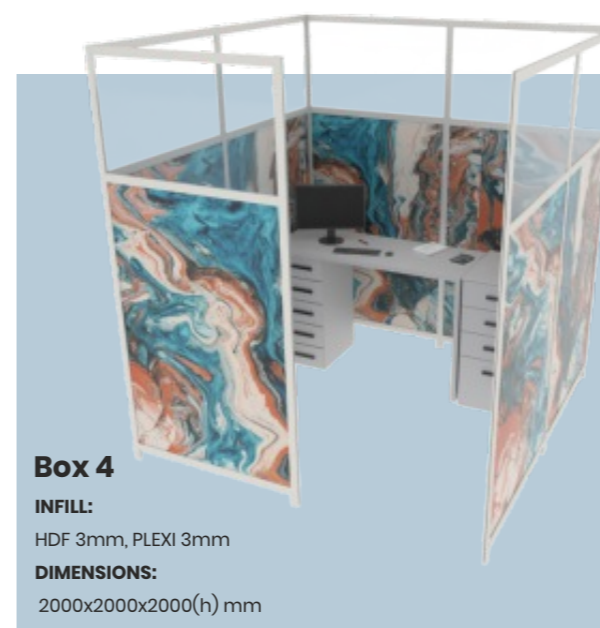

OFFICE SOLUTIONS

 ELSTAR®

Desk wall

INFILL:
PVC 3mm, PLEXI 3mm
DIMENSIONS:
na zamówienie

Desk wall 2

INFILL:
PLEXI 3mm
DIMENSIONS:
na zamówienie

The print is made on the HDF board with a flame retardant certificate

Desk wall 3

INFILL:
PVC 3mm, PLEXI 3mm
DIMENSIONS:
na zamówienie

Desk wall

Tightened clamps ensure comfortable and non-invasive mounting the wall to the desk.

Assembled with screw clamps.

Desk wall

The transparent wall provides reducing the noise level without disturbing the visibility.

Desk wall

DIMENSIONS : Any
MATERIAL : aluminum anodised or powder coated
INFILL: printed fabric

Free-standing wall

DIMENSIONS : Any
MATERIAL : aluminum anodised or powder coated
INFILL: printed fabric

Suspended panel round

Free-standing wall

DIMENSIONS: 700x2000
INFILL: MATERIAL zadrukowany
MATERIAL: aluminum anodised

Divided wall

DIMENSIONS: 700x2000
INFILL: PVC, PLEXI
MATERIAL: aluminum anodised

Divided wall

DIMENSIONS: 850x2000
INFILL: PVC, PLEXI
MATERIAL: aluminum anodised