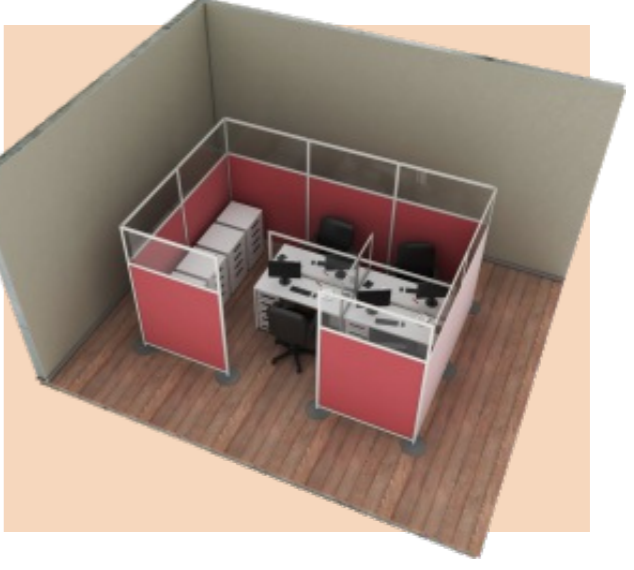

Desk wall 3

INFILL:
PVC 3mm, PLEXI 3mm
DIMENSIONS:
na zamówienie

Desk wall

Tightened clamps ensure comfortable and non-invasive mounting the wall to the desk.

Assembled with screw clamps.

Desk wall

The transparent wall provides reducing the noise level without disturbing the visibility.

**Our walls can be adapted to any room
by painting profiles in any color from the RAL palette
and by placing any graphic theme on the panels**

Free-standing wall

DIMENSIONS: 1000x2000
INFILL: HDF zadrukowane, PLEXI

Free-standing wall

DIMENSIONS: 1000x2000
INFILL: HDF zadrukowane, PLEXI

Free-standing wall

DIMENSIONS: 1000x2000
INFILL: HDF zadrukowane, PLEXI

Free-standing wall

DIMENSIONS: 1200x2000
INFILL: HDF, PLEXI

Free-standing wall

DIMENSIONS: 1000x2000
INFILL: HDF, PLEXI

Free-standing wall

DIMENSIONS: 700x2000
INFILL: HDF, PLEXI

Office solutions

walls

Desk wall

DIMENSIONS: 1000x700
INFILL: MATERIAL zadrukowany
MATERIAL: aluminum anodised